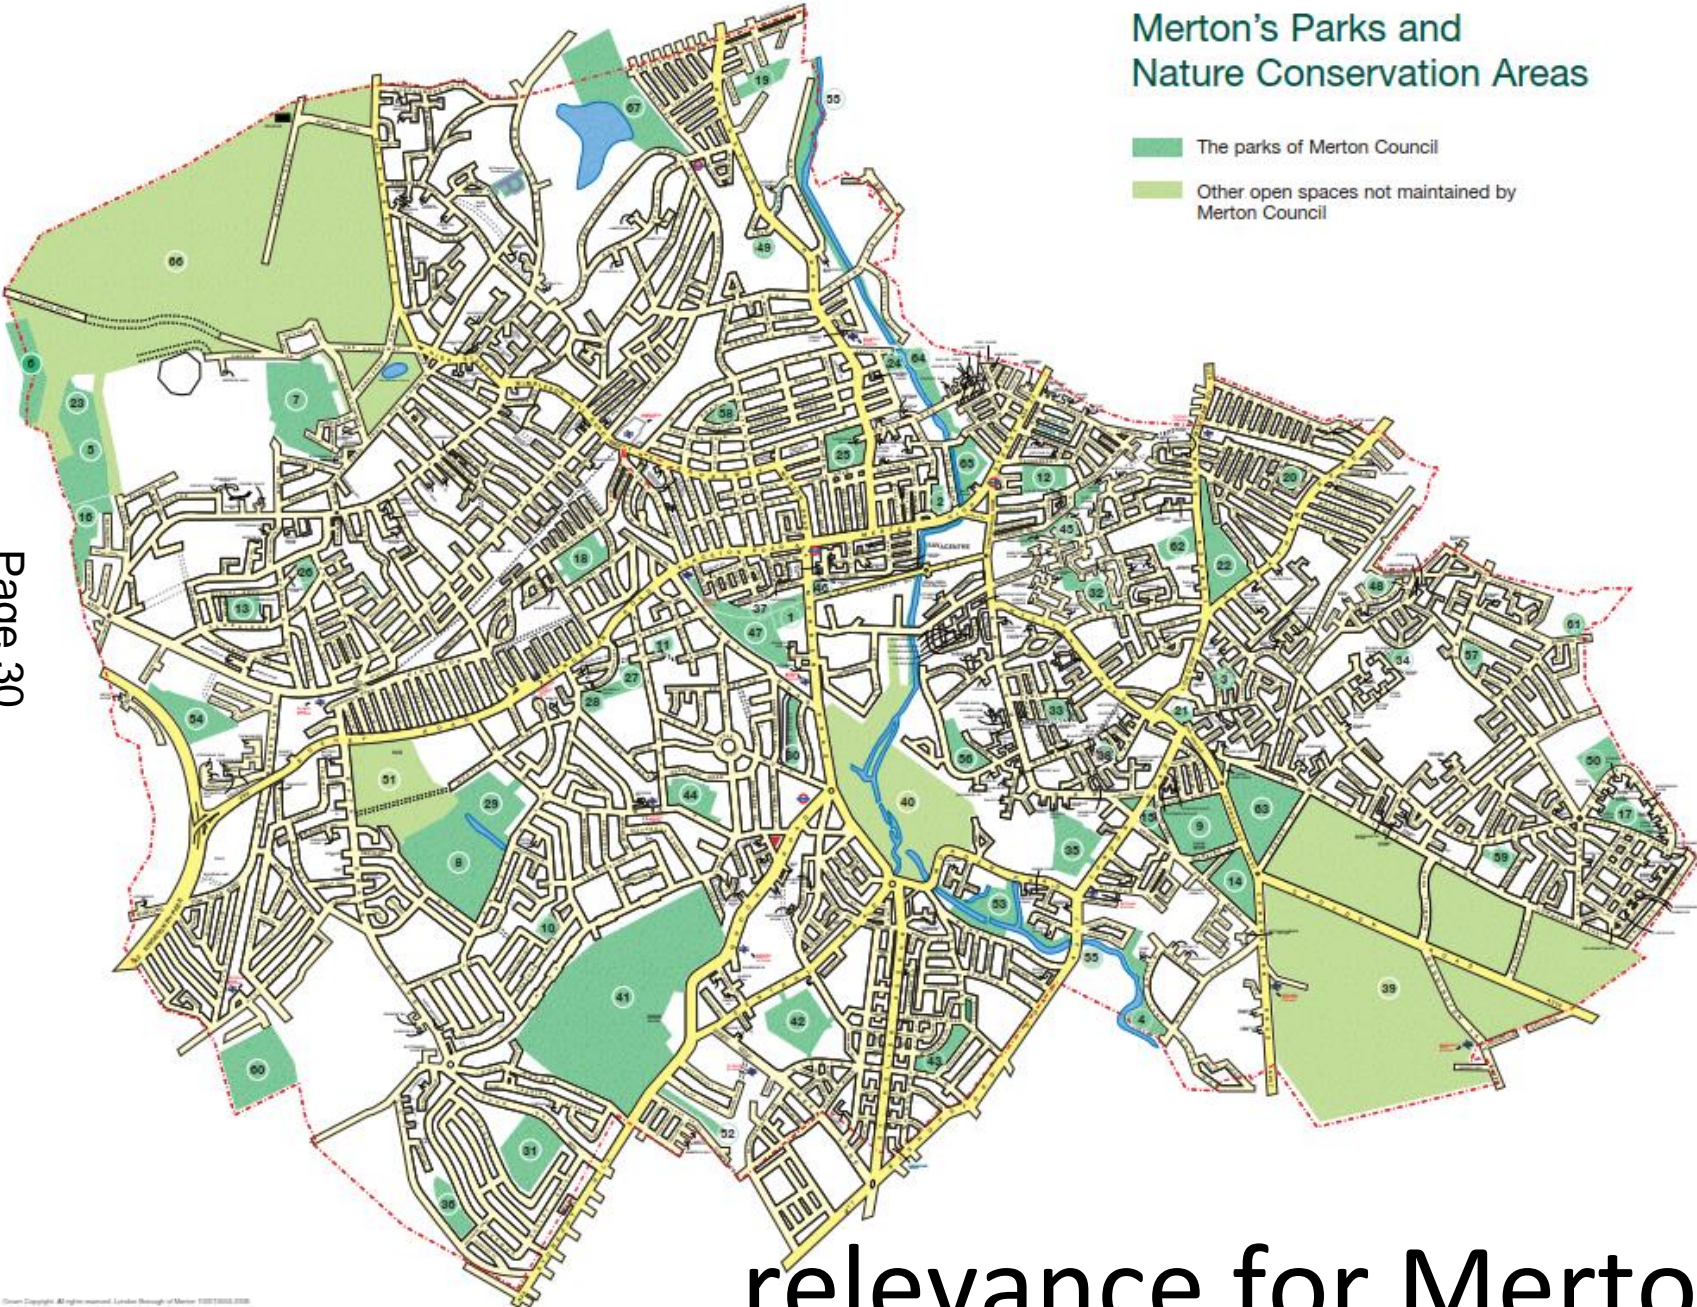

Merton's Parks and Nature Conservation Areas

- The parks of Merton Council
- Other open spaces not maintained by Merton Council

Page 30

...relevance for Merton